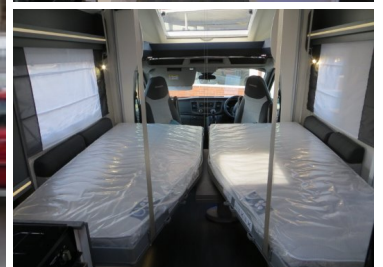

2022 Chausson Titanium 630 Premium 2022

£67,930

Engine: Diesel
Gearbox: Automatic
Capacity: 2000cc
Mileage: 1
BHP: 170bhp
Length: 6990mm
Width: 2350mm

Hayes Leisure
 Walsall Road
 Darlaston
 West Midlands, WS10 9SS

AIR CONDITIONING
 REAR WASHROOM
 SHOWER
 FRIDGE FREEZER
 GRILL
 CENTRAL LOCKING
 ABS
 DIGITAL RADIO

ALLOY WHEELS

BLUETOOTH CONNECTION
 CASSETTE TOILET
 3-BURNER HOB
 OVEN
 3 POINT SEATBELTS
 CRUISE CONTROL
 TWIN AIR BAGS
 STEERING WHEEL AUDIO CONTROLS

NEXT AVAILABLE MAY, 4 berth low profile, 2.0TdcI (170 bhp), AUTOMATIC, driver and passenger airbags, ABS, Traction, alloy wheels, cab a/c, cruise, heated windscreen, auto lights/wipers, pleated cab blinds, panoramic roof vent, swivel front seats, rear seat belts, electrically lowerable single beds, lux door with central locking and flyscreen, Webasto diesel heating, Truma gas/electric water heater, auto fridge freezer, dual fuel hob, oven/grill, rear washroom with Cassette wc and separate shower, large wardrobe with drawers, large rear locker, ext shower, ext gas point. Premium Plus Pack (9" touchscreen media, DAB, Bluetooth, rear camera, camper navigation).